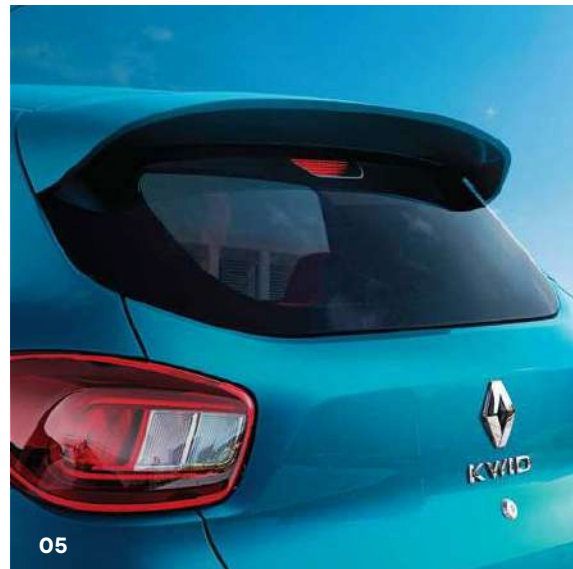

01 Headlight Buzzer

Lights on warning buzzer.

2000002388

02 Rear PDC

Rear Parking sensors give you the assurance of added safety while manoeuvring into tight spots.

2000002386

03 Motion Lock

Locking of doors as vehicle drives off.

2000002385

04 Front Grille Chrome Garnish

8201730875

05 Rear Spoiler

Adds a touch of flair to the car's rear and enhances the car's performance.

7711567989