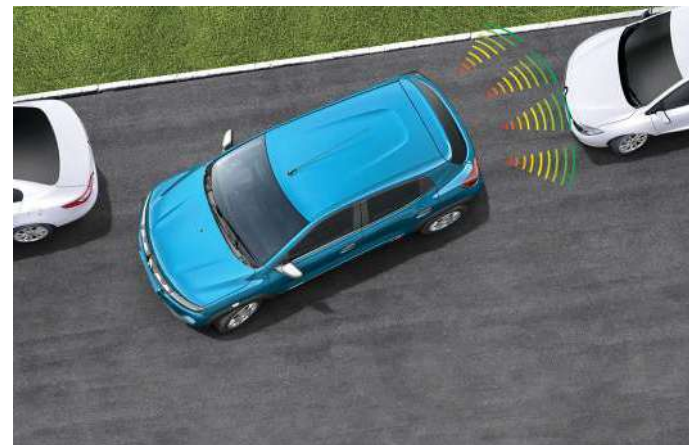

safety above all

The Renault Kwid comes powered with a 1.0 litre SCe engine that makes driving smooth and engaging. The high-tech engine has been carefully crafted to deliver power, acceleration and great fuel efficiency from only 4.4L/100km*.

The high ground clearance further accentuates the SUV stance of the New Kwid.

When it comes to safety there are no half-measures.

New Renault Kwid is well equipped, with front disc brakes, ABS & EBD to ensure a safe drive in all weather conditions and on different road surfaces.

Passive safety features like Pro-Sense seat belts, dual airbags, reverse parking sensors and central locking system gives you the assurance of safety throughout your journey.

* Fuel consumption and CO₂ emissions are certified using a standard, regulated method.