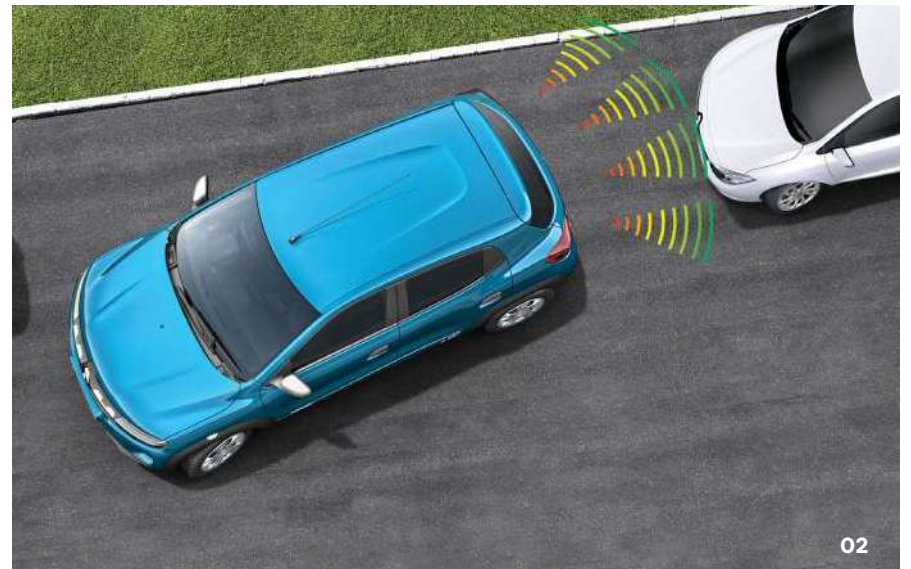

accessories